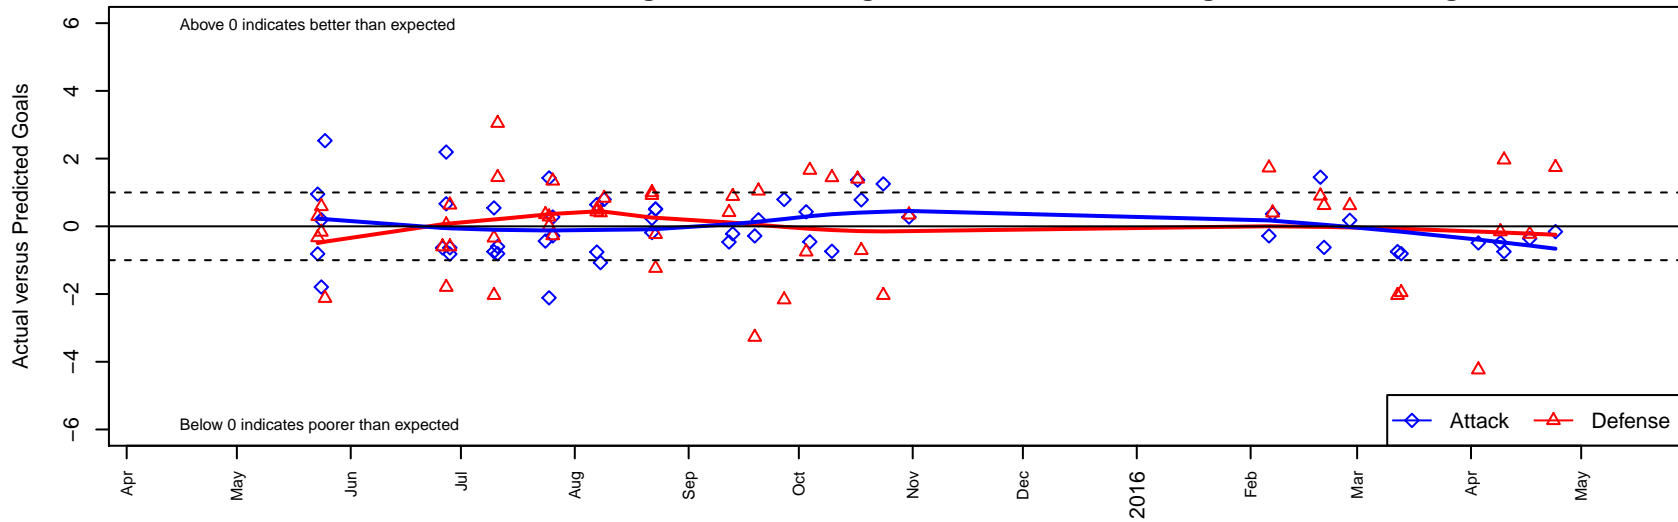

Crossfire OR SSC Storm G01

Crossfire Oregon
 Tigard, OR
 G01 total strength=1023
 attack=1.98 defense=2.37
 fall league = PTT G01 Div 1 Red
 spr league = Spr OYS G01 Premier White

alt names used:

Venues played:
 2015 Rogue Memorial GU13 Siskiyou
 2015 Clash At the Border Silver/Bronze U14
 2015 PCU Summer Classic U14 Gold
 2015 Oswego Nike Cup Silver U14
 2015 Chinook Cup U14
 2015 Island Cup GU14 Gold
 2015 PTT G01 Division 1 Red
 2015 Spr OYS G01 Premier White
 2015 OYS State Cup G01

Crossfire OR SSC Storm G01
 Dots are actual minus expected GF (blue circles) and GA (red triangles).
 Blue line is smoothed change in attack strength. Red is smoothed change in defense strength.

**attack and defense variance (black dot)
relative to other teams
and top 10 in region**