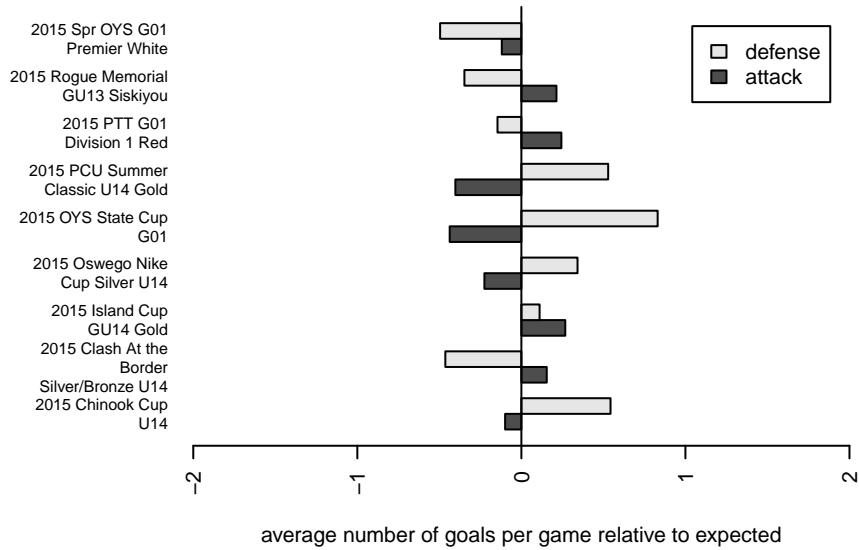

Performance relative to 13 month average