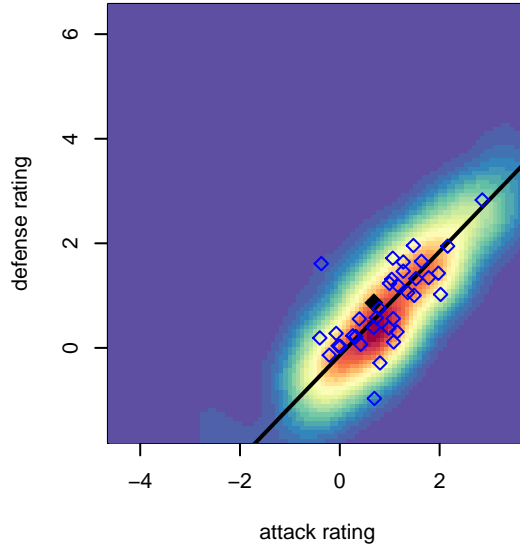

**attack and defense rating
relative to others at age
and all opponents in last 13 months**