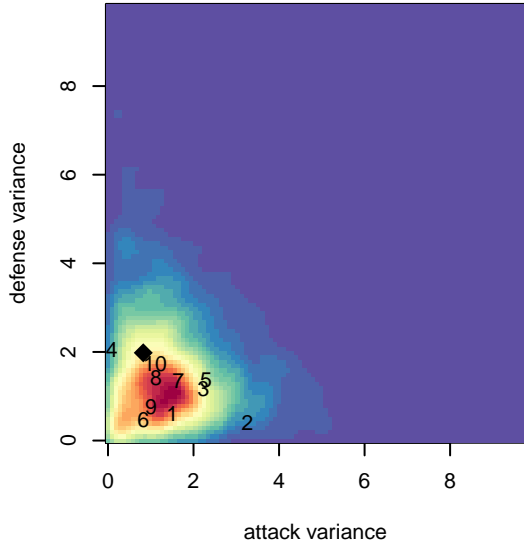

Crossfire OR SSC Storm G01

Crossfire Oregon
 Tigard, OR
 G01 total strength=1023
 attack=1.98 defense=2.37
 fall league = PTT G01 Div 1 Red
 spr league = Spr OYS G01 Premier White

alt names used:

Venues played:
 2015 Rogue Memorial GU13 Siskiyou
 2015 Clash At the Border Silver/Bronze U14
 2015 PCU Summer Classic U14 Gold
 2015 Oswego Nike Cup Silver U14
 2015 Chinook Cup U14
 2015 Island Cup GU14 Gold
 2015 PTT G01 Division 1 Red
 2015 Spr OYS G01 Premier White
 2015 OYS State Cup G01

Crossfire OR SSC Storm G01
 Dots are actual minus expected GF (blue circles) and GA (red triangles).
 Blue line is smoothed change in attack strength. Red is smoothed change in defense strength.

**attack and defense variance (black dot)
relative to other teams
and top 10 in region**