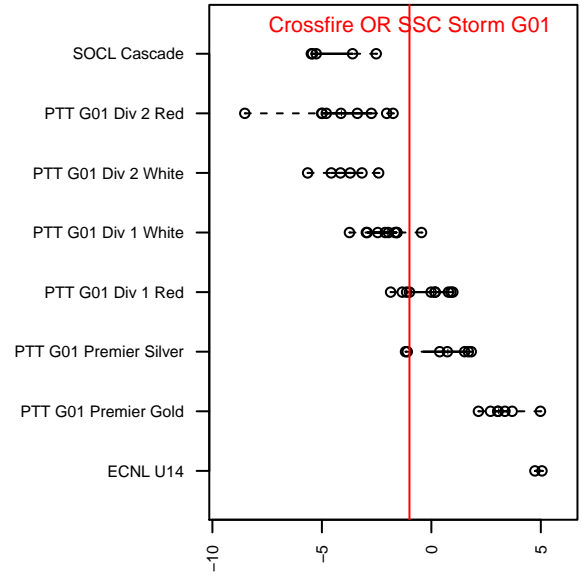

**attack and defense rating
relative to others at age
and all opponents in last 13 months**