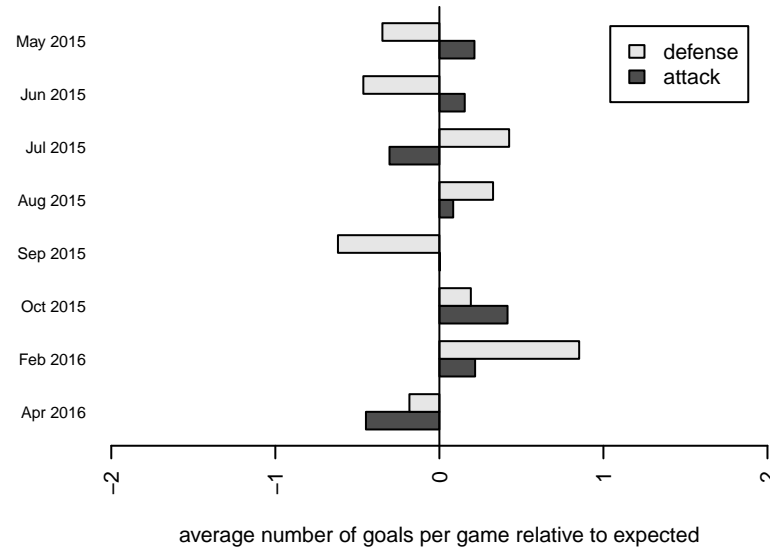

Performance relative to 13 month average